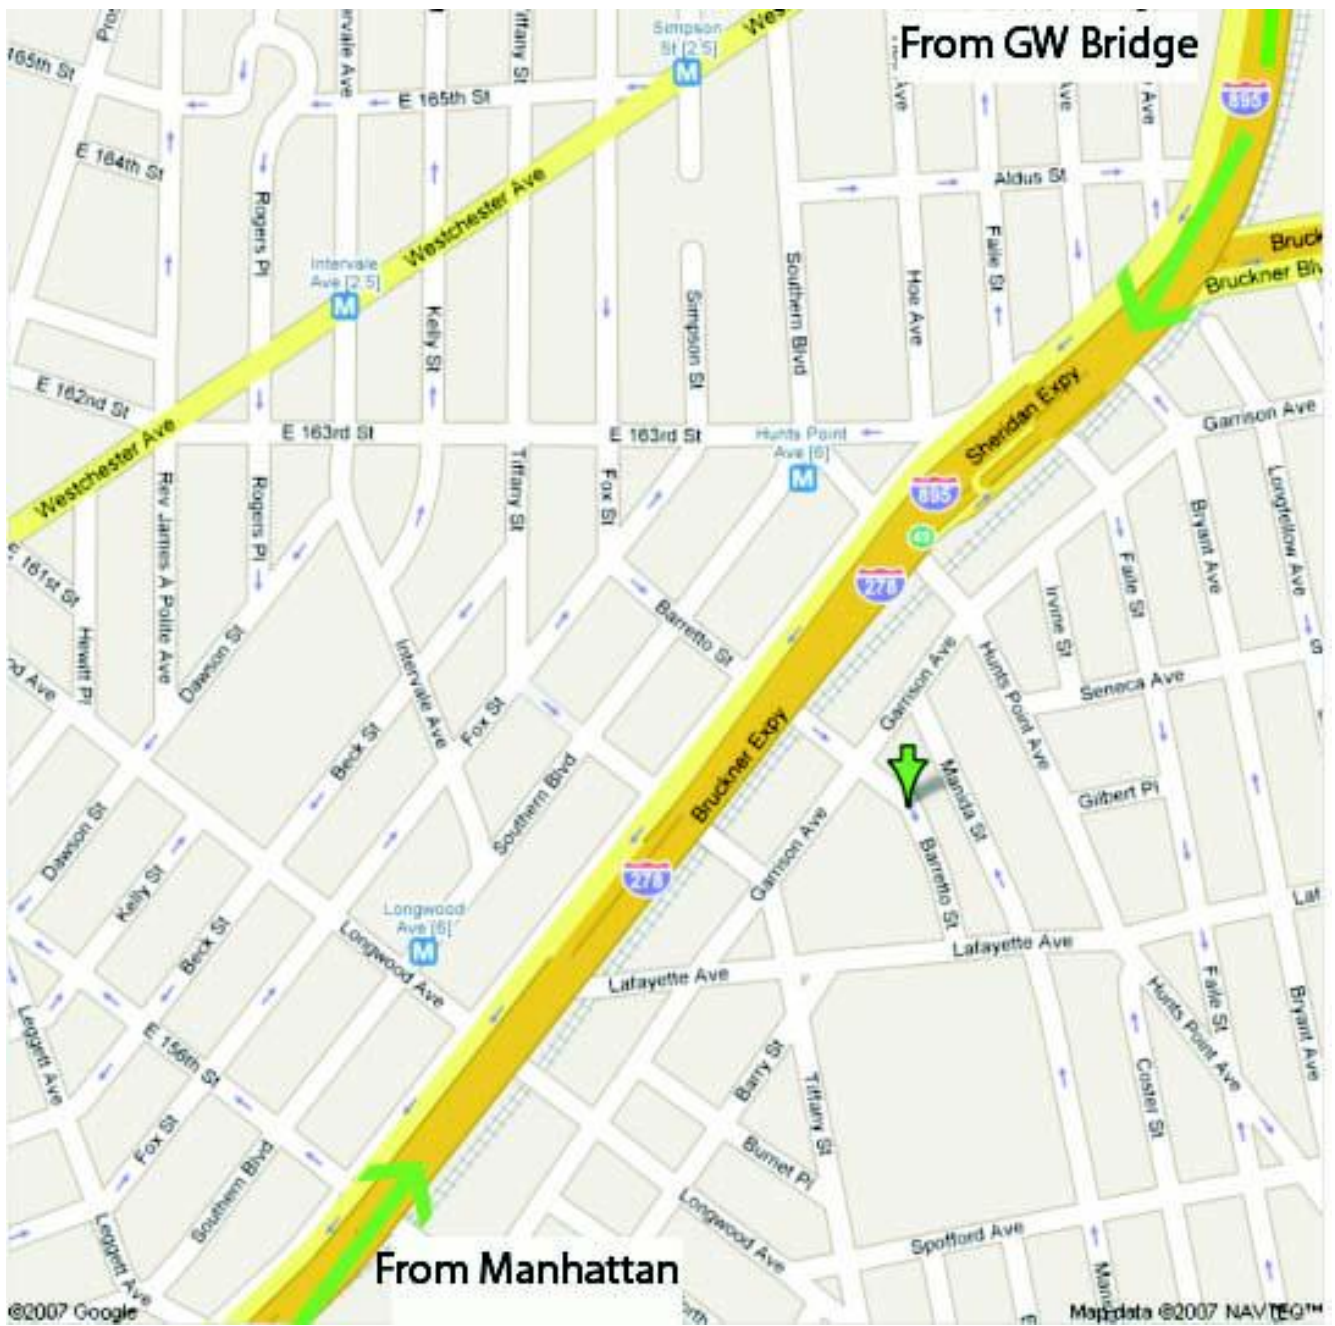

SUBWAY DIRECTIONS: 2 AND 5 TRAINS

1. Take the 2 or 5 to Prospect Ave. in the Bronx.
2. Walk down the stairwell and exit the station.
3. Passing the Rite Aid drug store on your left, head East on Longwood Ave. away from Westchester Ave. toward Hewitt Pl.
4. After 6 blocks cross Bruckner Blvd. and turn left going north on Bruckner Blvd.
5. Take first right onto Lafayette Ave.
6. After 3 blocks turn left onto Barretto St.
7. 841 Barretto is on your left. Ring intercom #17.

DIRECTIONS FROM THE GEORGE WASHINGTON BRIDGE

1. From the George Washington Bridge, take the Cross Bronx Expressway (I-95 north) to exit 4A.
2. Take exit 4A and merge onto 1-895 S/Sheridan Expressway towards the Triboro Bridge.
3. After approximately 0.5 miles take the first exit towards Westchester Avenue/Hunts Point Market. Go straight through stoplight onto Whitlock Avenue following underneath subway tracks.
4. Whitlock merges into Bruckner Blvd. Go to extreme LEFT lane.

FROM LIGHTBOX-NY:

TO MANHATTAN

1. Take Barretto Street toward Lafayette Avenue.
2. Turn right on Lafayette Avenue.
3. Turn left onto Bruckner Blvd.
4. Take Bruckner Blvd. to the 3rd Avenue Bridge ramp.
5. Take the 3rd Avenue Bridge ramp toward Lexington Avenue / FDR Drive South.

TO THE GW BRIDGE

1. Take Barretto Street toward Lafayette Avenue.
2. Turn right on Lafayette Avenue.
3. Turn right onto Bruckner Blvd.
4. STAY RIGHT, take right following sign for "Route 95 to George Washington Bridge" (Be careful, this sign sneaks up on you)
5. Continue to follow signs for George Washington Bridge.